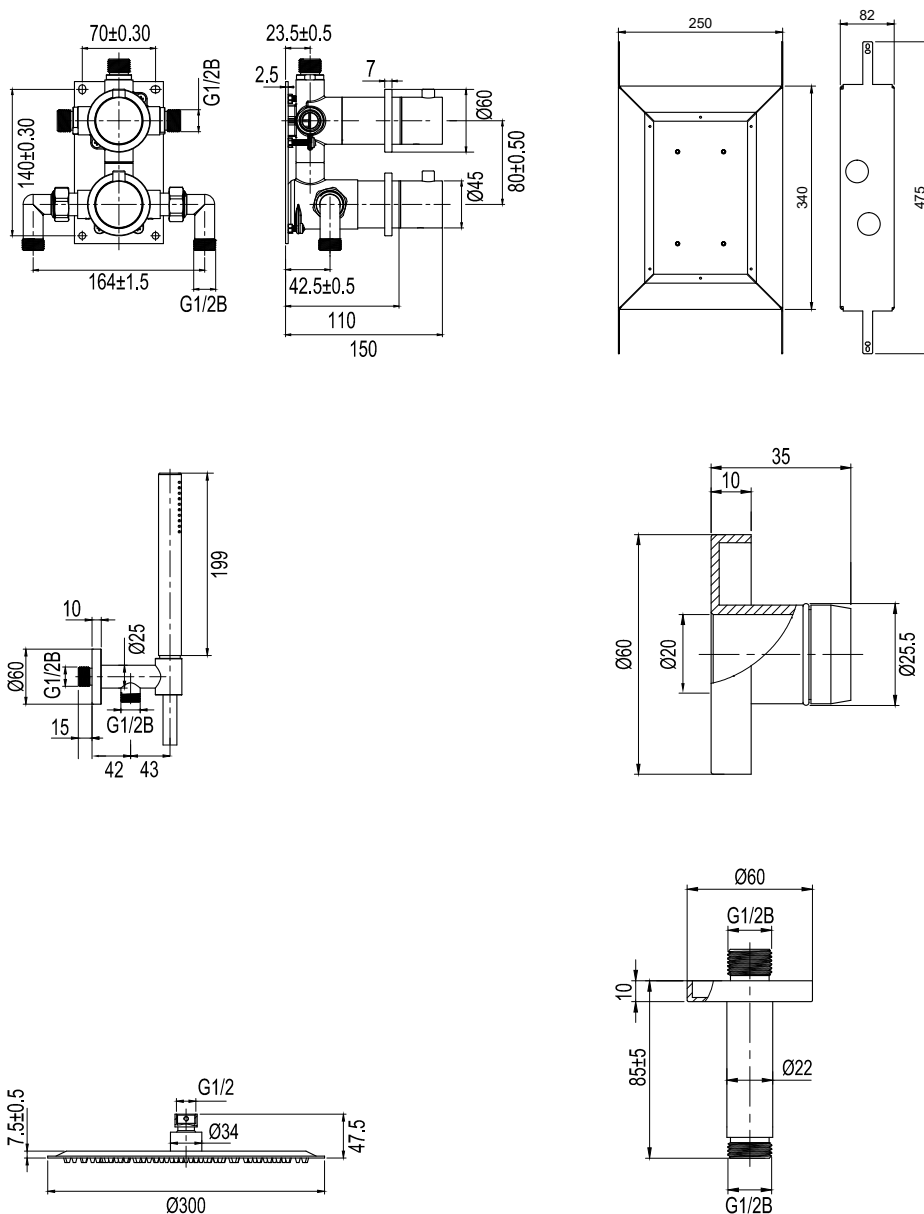

Technische Daten:

Deckenmontierter Kopfbrausenhalter: CC 85 mm (die endgültige Länge des Kopfbrausenhalters hängt von der Dicke der Gipsplatten und/oder anderem Deckenmaterial ab) | Kopfbrause: Ø300 mm | Duschschlauch: 1,5 m

SCANDTAP
BATHROOM CONCEPTS

Scandtap AB, Olofsdalsvägen 21, 302 41 Halmstad, Sweden
info@scandtap.com, www.scandtap.com

Typgodkännande
Nr: 1786-1787

EN

Built-in thermostatic mixer with elegant slimline details. Concealed installation behind the wall gives the bathroom a harmonious, minimalist look. Includes a thin, wide, wall-mounted ceiling shower head and a cylindrical hand shower that delivers a soft, comfortable, wide jet. Timeless design combined with Scandinavian style. • Two functions: Ceiling shower and hand shower • Made of stainless steel • Approved by SINTEF and KIWA • Two separate levers for adjusting temperature and water pressure • Ceiling-mounted ceiling shower head • Tiltable ceiling shower head • Anti-twist hose • Anti-limescale feature allows easy cleaning of the ceiling shower head and hand shower even if the water is hard • Reliable thermostat that is also resistant to hard water • Supplied with certified Scandtap Box 1 installation box in stainless steel, which protects against water leakage behind wall • Supplied with cover in matching colour for the leak indicator

Technical data:

Ceiling-mounted ceiling shower bracket: CC 85 mm (the ceiling shower bracket's ultimate length depends on the thickness of the plasterboard and/or other ceiling materials) | Ceiling shower head: Ø300 mm | Shower hose: 1.5 m

Mått / Dimensioner / Måle / Mitat / Abmessungen / Dimensions

SCANDTAP

BATHROOM CONCEPTS

Scandtap AB, Olofsdalsvägen 21, 302 41 Halmstad, Sweden
info@scandtap.com, www.scandtap.com

Typgodkännande
Nr: 1786-1787